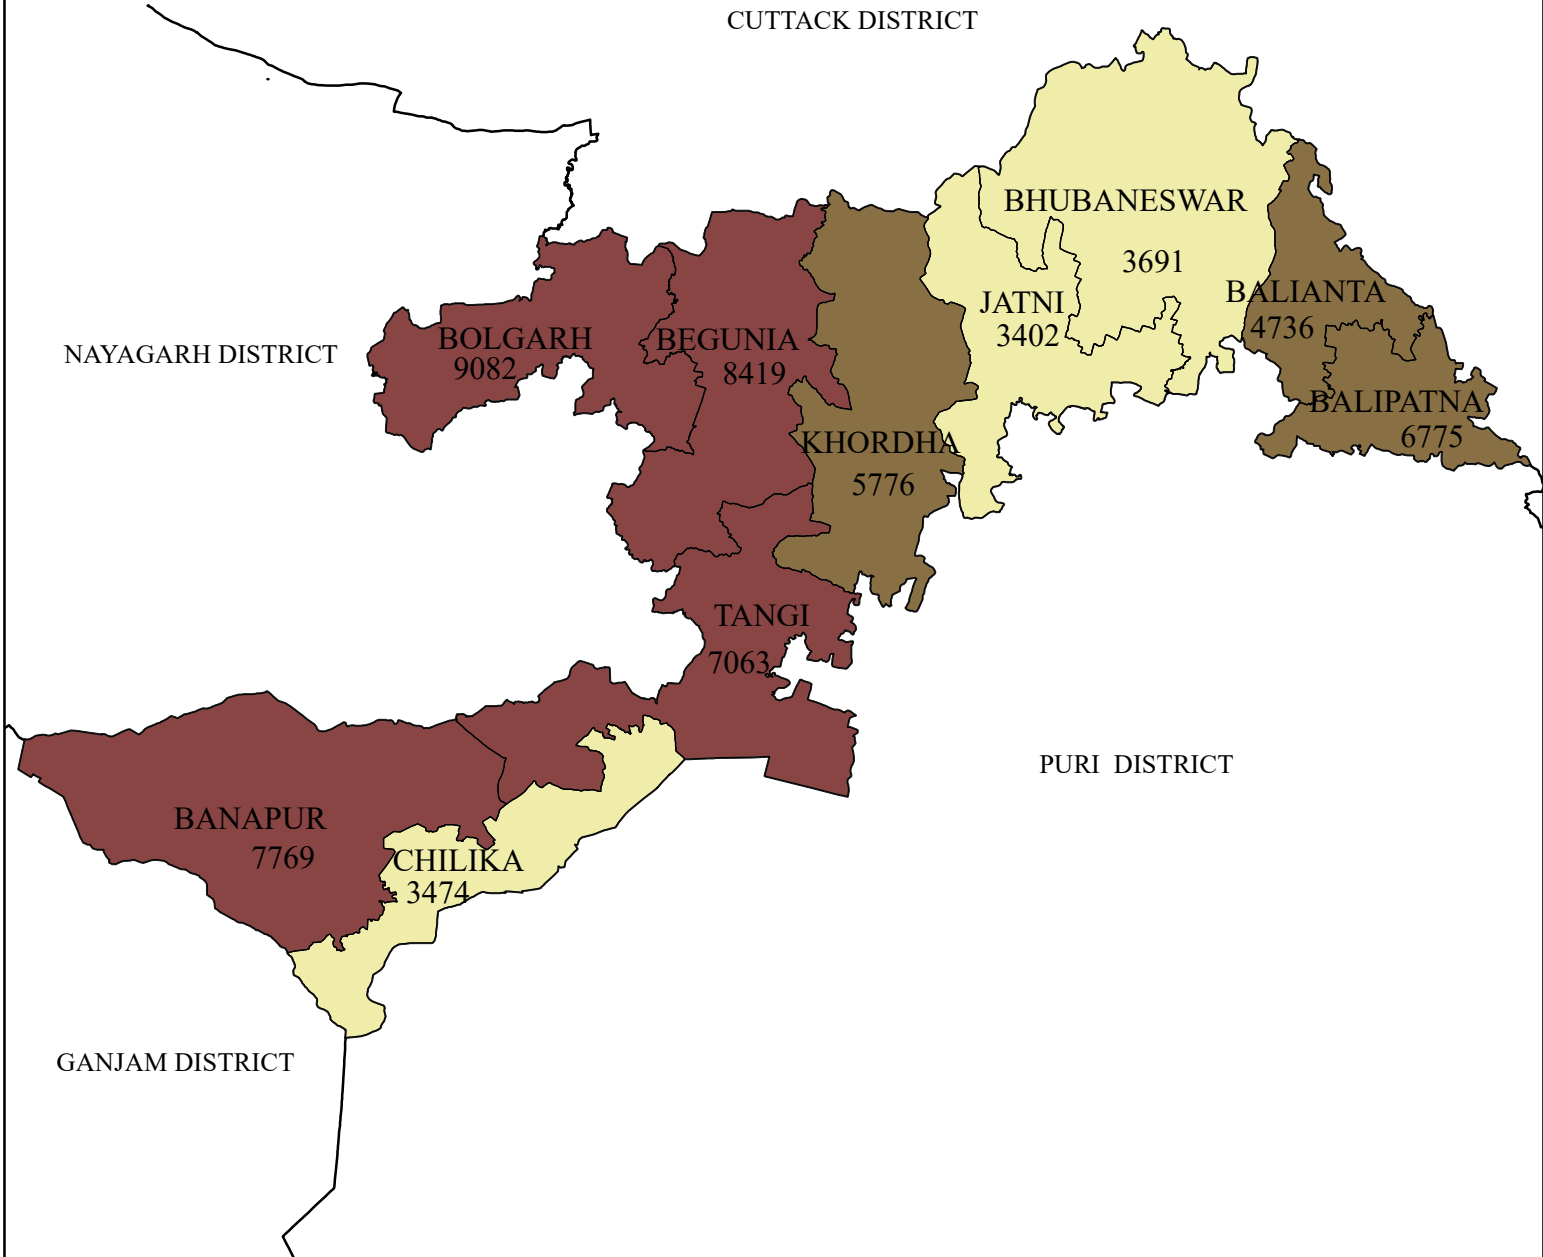

MAIN WORKERS (Agricultural Labourers) DISTRICT: KHORDHA

LEGEND

MAIN WORKERS (Agricultural Labourers)

- 3402 - 4730 (LOW)
- 4731 - 7060 (MEDIUM)
- 7061 - 9082 (HIGH)
- DISTRICT BOUNDARY
- BLOCK BOUNDARY

Source : Census - 2011

INDEX

0 5 10 20 Kilometers